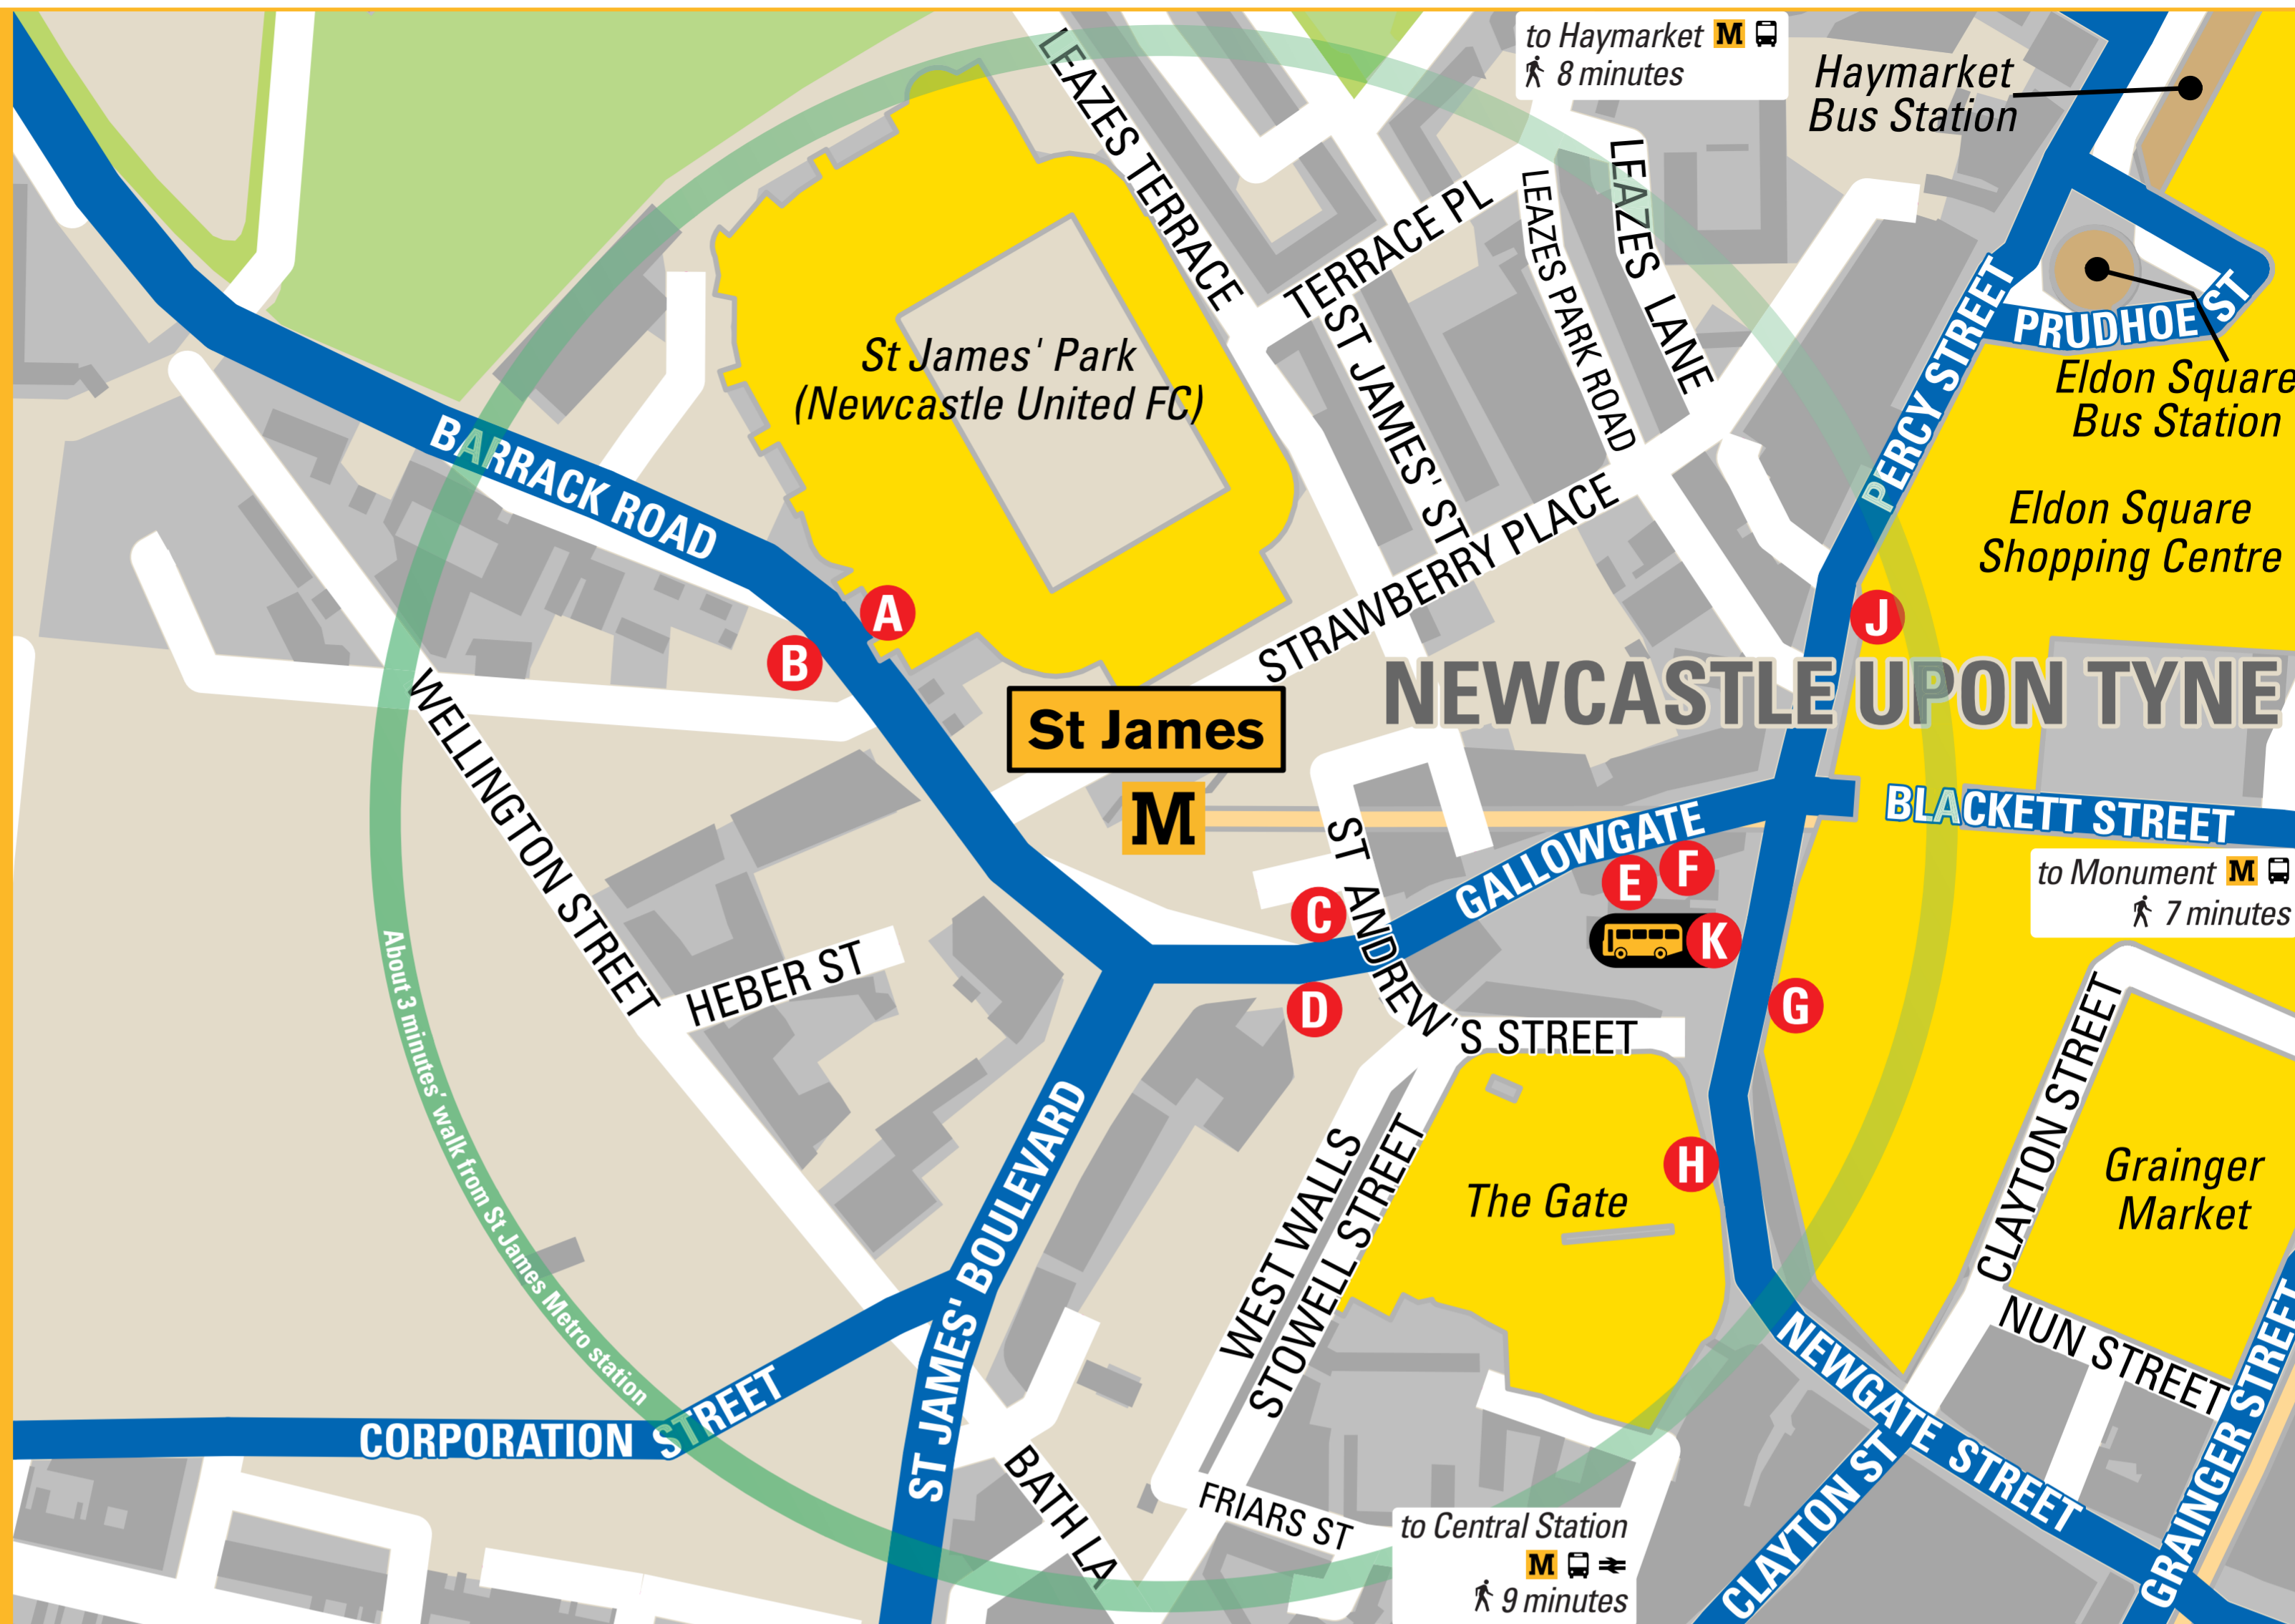

Map Key

- Road served by bus
- Bus stop (destinations listed below)
- Metro bus replacement
- Metro line

Contains Ordnance Survey data © Crown copyright 2015.

Metro bus replacement

Towards Whitley Bay via Wallsend

Bus replacement service stops are usually at or close to Metro stations and are shown on the map.

For more information use the station Help Point or contact a member of staff.

While every care has been taken in producing this information, Metro is not liable for any errors or omissions which may inadvertently occur.

Destinations of buses from St James Metro station