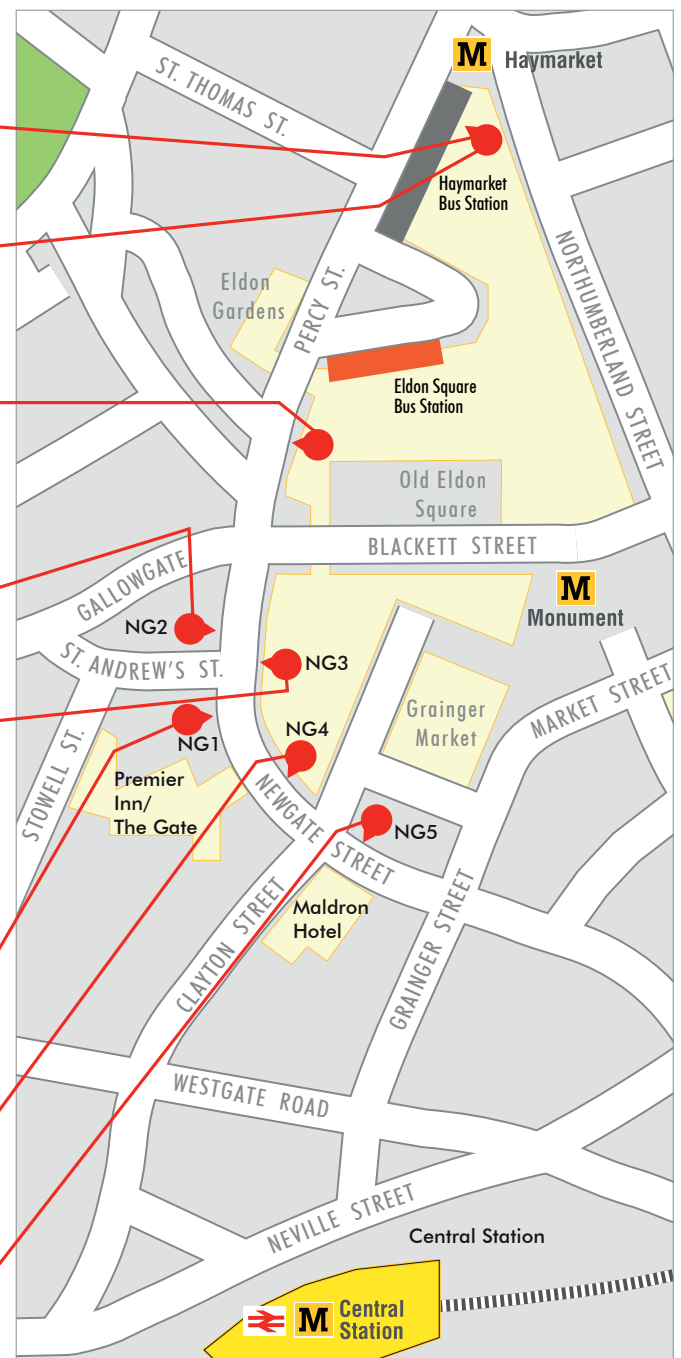

Eldon Square Bus Station

Temporary closure – June 2026

Eldon Square Bus Station will be closed from Wednesday 10 June for about three weeks to allow maintenance works to take place.

Buses that would normally use the bus station will be diverted to alternative city centre stops instead – please see below for further details.

Buses will use these bus stops:

49, 74 and X47

Stand Y, Haymarket Bus Station

X74, X77, X78, X79, X87, X88

Stand X Haymarket Bus Station

684, 685, X82, X85

Southbound Percy Street stop

6, 47, X45

Northbound Newgate Street stop outside St Andrew's Church - NG2

21, 22, 28, 28B, 29, X12, X21

Southbound Newgate Street stop opposite St Andrew's Church - NG3

10, 10A, 10B, 12

Northbound Newgate Street stop, outside Premier Inn at The Gate - NG1

X1, X1A, X1B, X10

Southbound stop opposite The Gate - NG4

X30, X31, X32, X70, X71, X72, X73

Southbound Newgate Street stop, opposite the Maldron Hotel - NG5

Haymarket Bus Station for the duration of the works