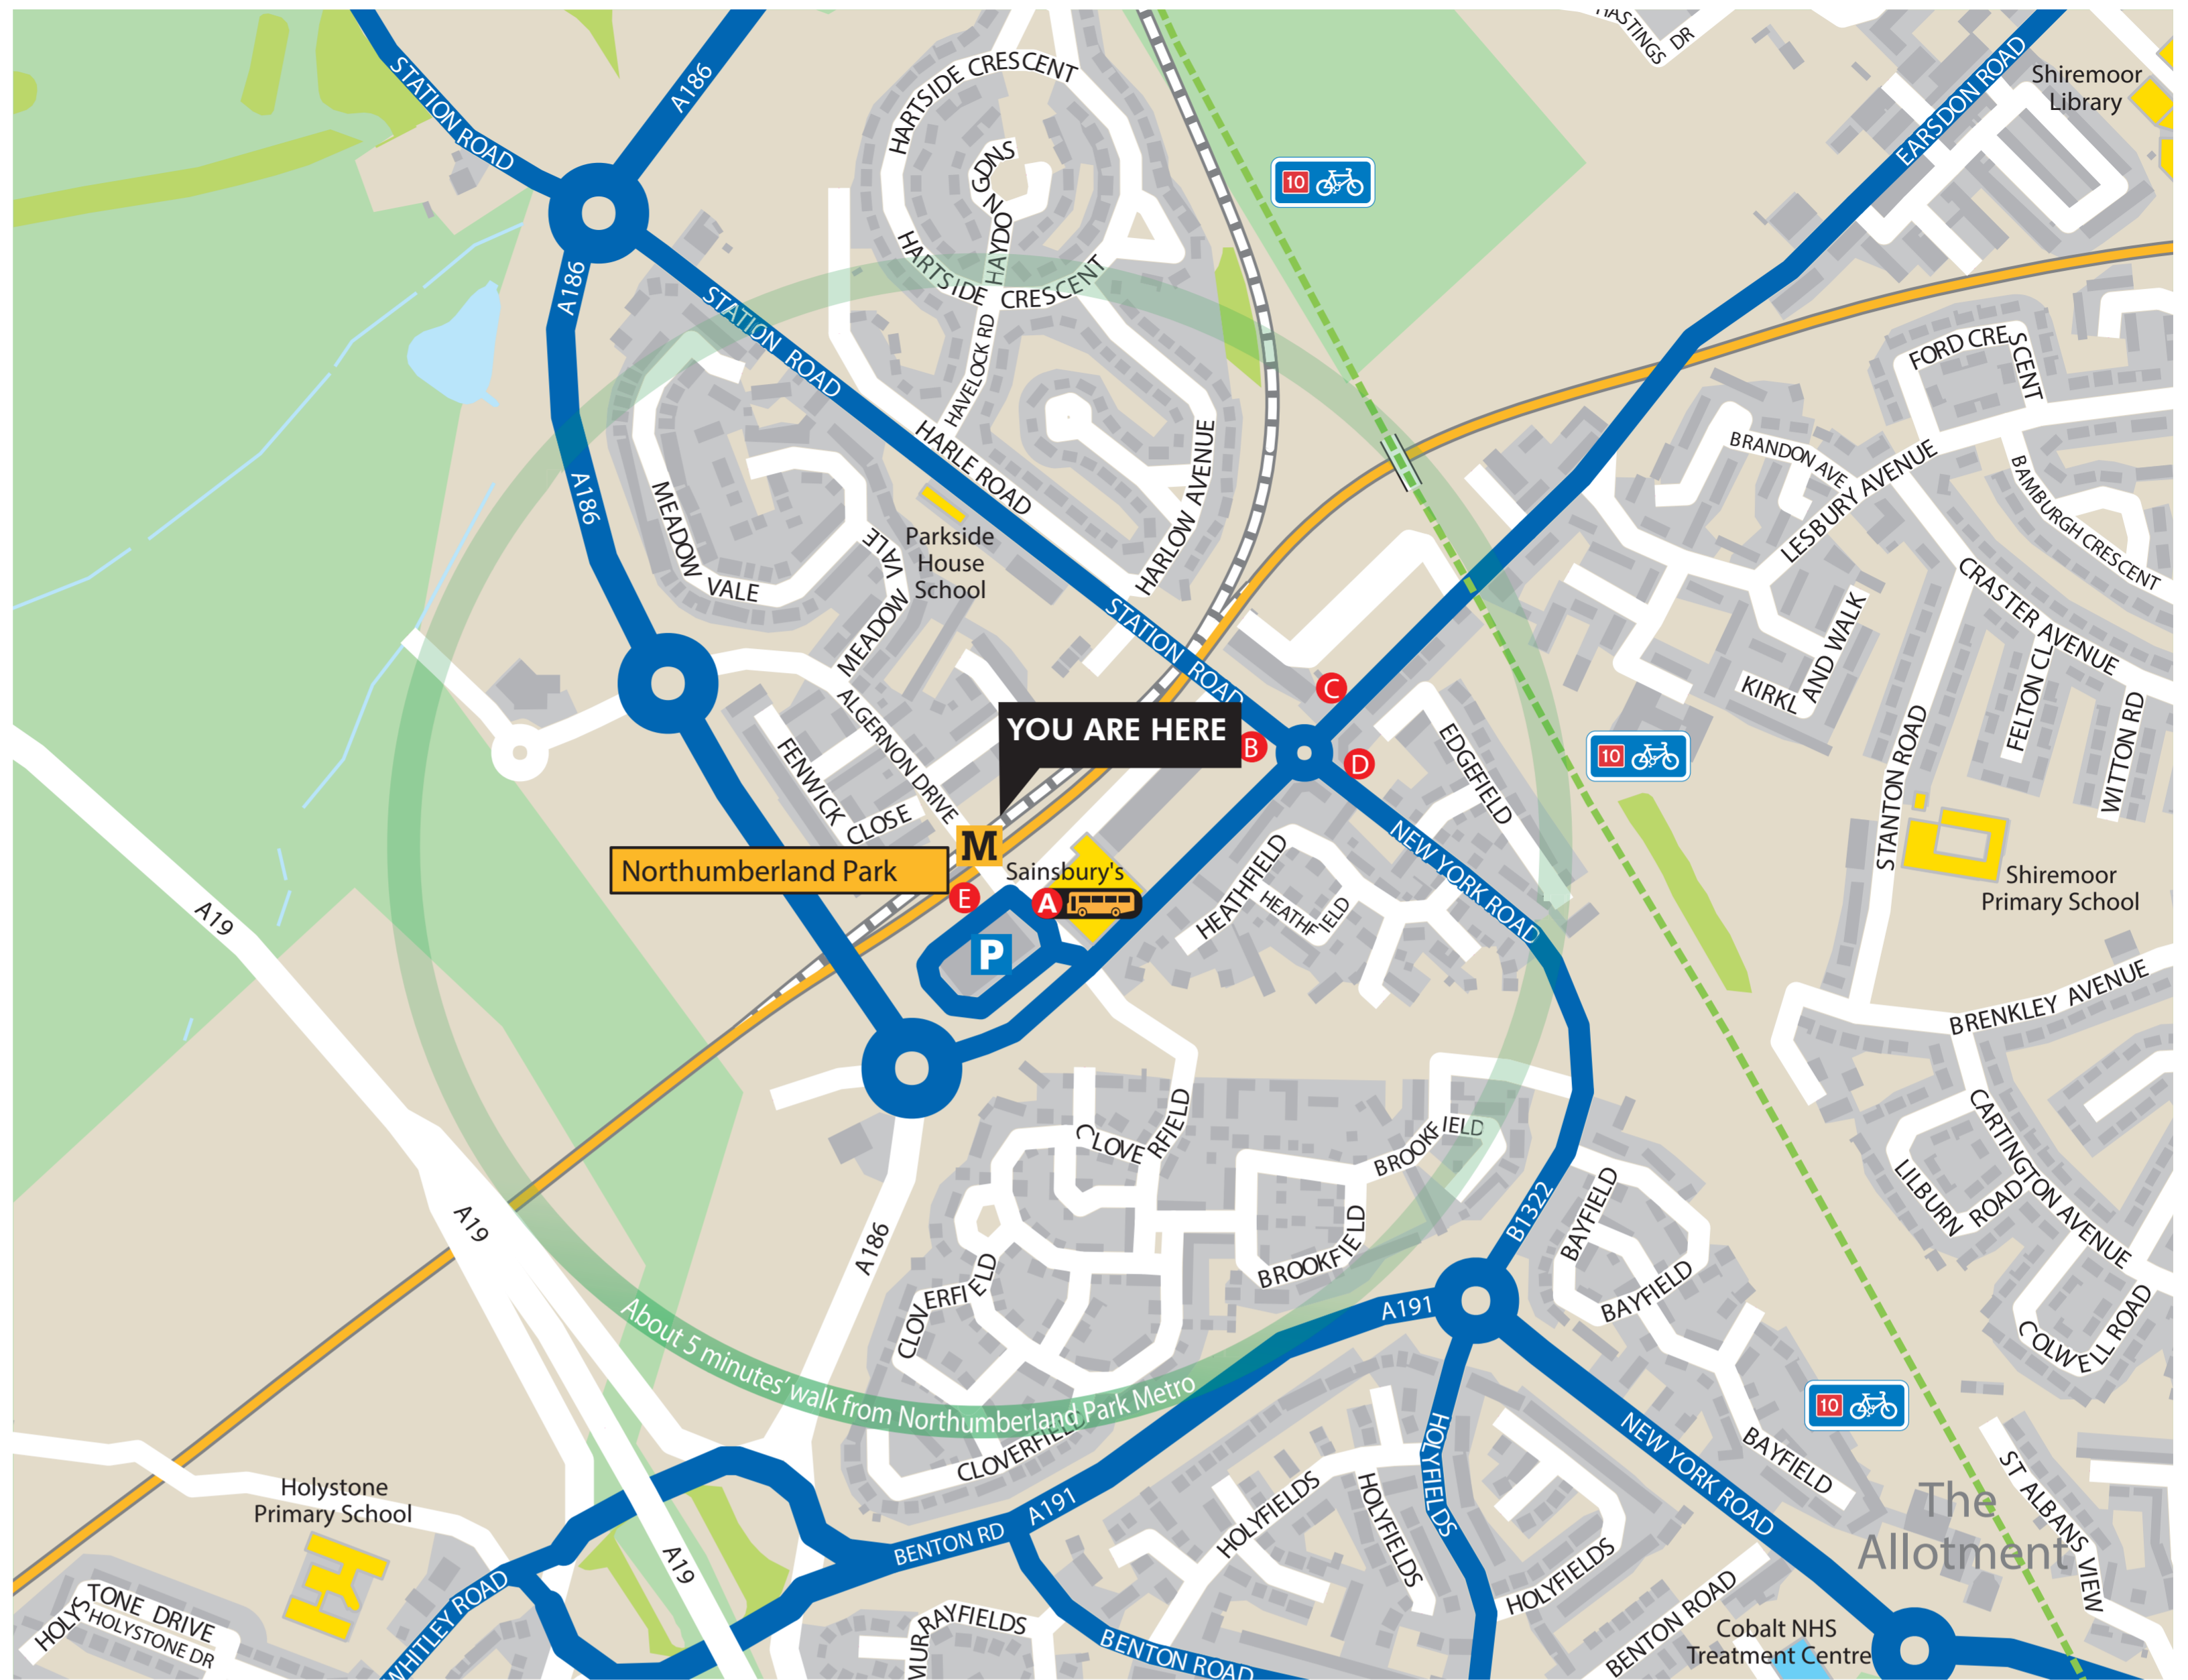

Map key

- Bus route
- Bus stop (destinations listed below)
- Metro replacement bus
- Metro line
- Park and Ride
- National Cycle Network (on-road)
- National Cycle Network (off-road)

Metro replacement bus

Towards Whitley Bay

Towards Newcastle via Four Lane Ends

A replacement bus service is sometimes used when there are unexpected delays to the Metro service.

There may be a delay in providing the replacement bus service, however, every effort will be made to keep delays to a minimum.

Replacement bus service stops are usually at or close to Metro stations and are shown on the map.

For more information use the station Help Point or contact a member of the Customer Services Team.

Destination of buses from Northumberland Park Metro station

Destination	Bus	Stop	Destination	Bus	Stop
A Annitsford	353	D	M Metro replacement bus towards Monument via Four Lane Ends		A
B Backworth	54*, 354, 359	B	Metro replacement bus to St James via Whitley Bay		A
Billy Mill	353, 354	C	Murton Village	359	C
Burradon	353	D	N Newcastle Haymarket Bus Station	54*, 354	B
C Camperdown	353	D	New York	54*, 353, 354	C
Clousden Hill	353	D	North Shields Transport Hub	353, 354	C
Cramlington	353	D	North Shields Ferry Landing	19	D
	19	E	North Tyneside General Hospital	54*, 359	C
Cramlington Northumbria Hospital	19	E	P Palmersville	353	D
Cobalt Business Park	54*, 353, 354, 19	C	Percy Main	19	D
D Dudley	353	D	Q Quorum Park	54*, 354	B
F Forest Hall	353	D	S Seaton Delaval	19	E
Four Lane Ends Interchange	354	B	Seghill	19	E
G Gosforth	54*, 354	B	Shiremoor	54*, 353, 354, 359	C
H High Pit	19	E	South Gosforth	54*, 354	B
HMRC Benton Park	354	B	T Tyne Tunnel Trading Estate	19	D
Holystone	353	D	W West Moor	54*, 354	B
Killingworth Bus Station	54*, 354, 359	B	Whitley Bay	54*, 359	C
L Longbenton	54*	B			