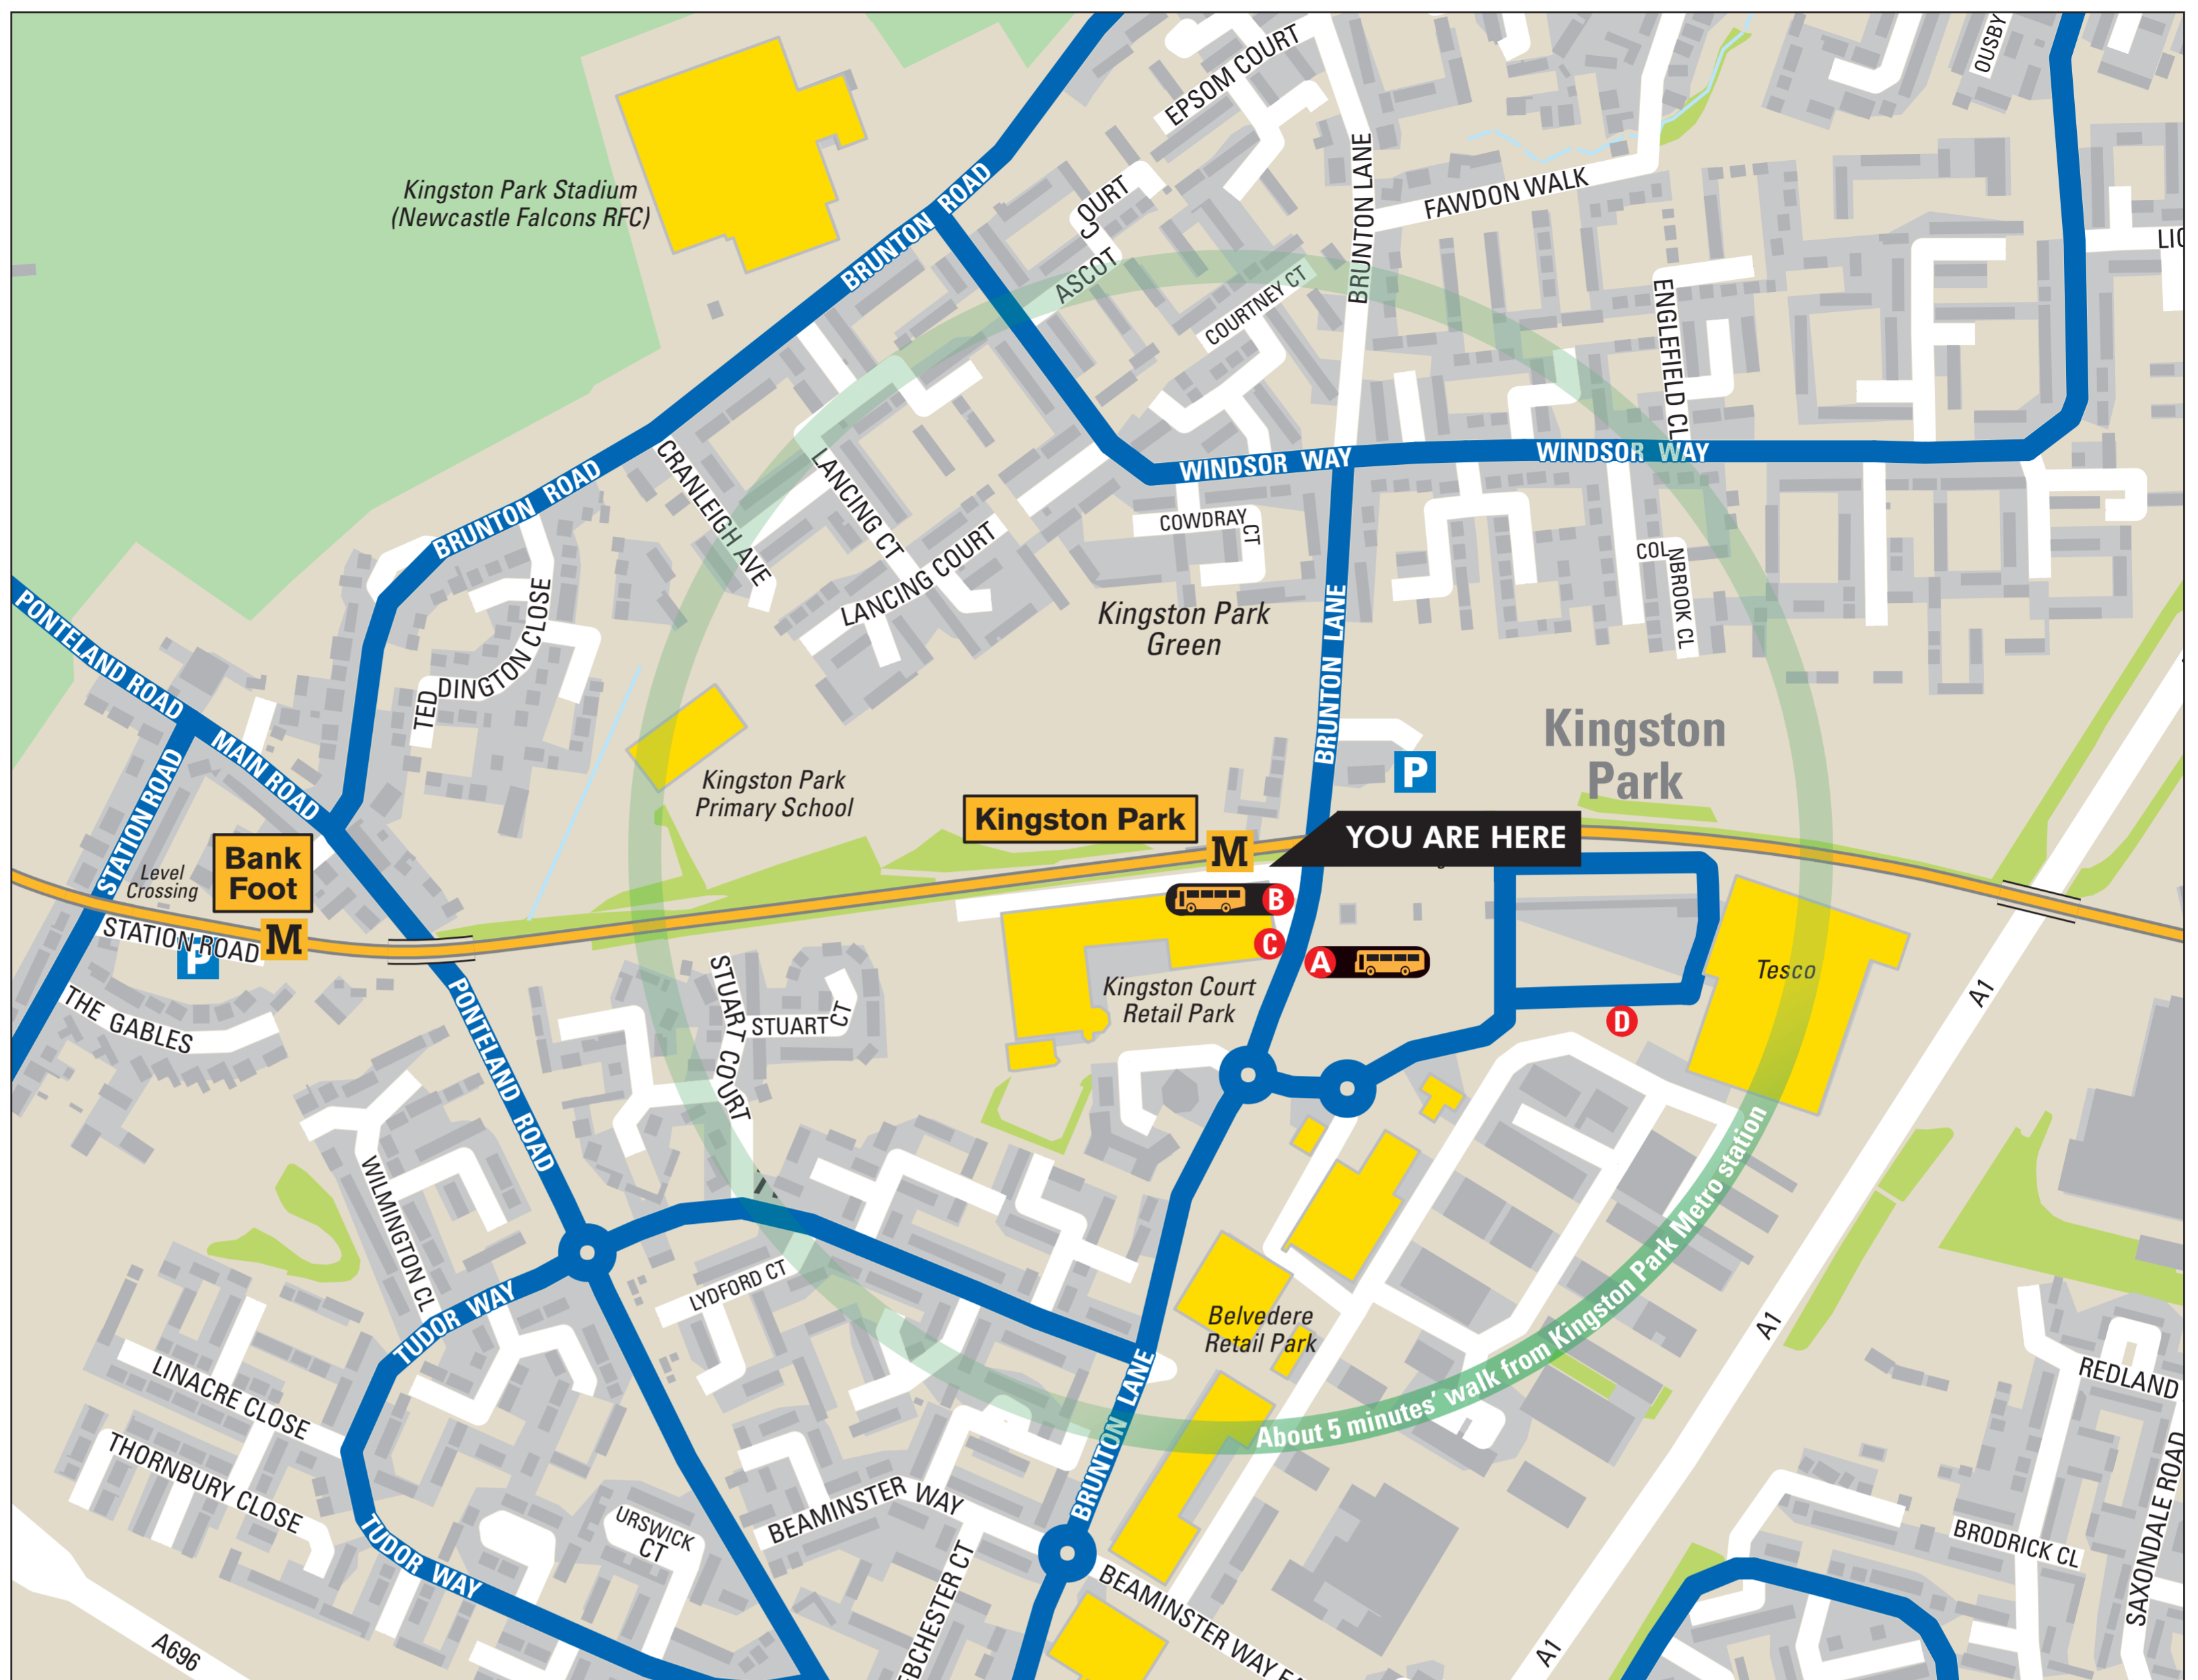

Map key

- Bus route
- Bus stop (destinations listed below)
- Metro replacement bus
- Metro line
- Park and Ride

Metro replacement bus

Towards Newcastle

Towards Airport

A replacement bus service is sometimes used when there are unexpected delays to the Metro service.

There may be a delay in providing the replacement bus service, however, every effort will be made to keep delays to a minimum.

Metro apologise for any inconvenience this may cause.

During planned modernisation work a replacement bus service will sometimes be required. Planned service changes will be shown on station engineering posters and passenger information display boards.

Replacement bus service stops are usually at or close to Metro stations and are shown on the map.

For more information use the station Help Point or contact a member of the Customer Services Team.

Destination of buses from Kingston Park station

Destination	Bus	Stop	Destination	Bus	Stop
A Annitsford	342	C D	M Metro replacement bus towards Monument	901	A
B Benton	342	C D	Metro replacement bus towards Airport	901	B
Blakelaw	6	A	Metrocentre Interchange	6	A
Burradon	342	C D	Morpeth Bus Station	777	C
C Clousden Hill	342	C D	N Newbiggin Hall	6, 342	A
Cowgate	X47, X77, X78, X79*	A	Newcastle Airport M	X77, X78, X79**	B
Coxlodge	6	B		777	C
D Darras Hall	X77, X78	B	Newcastle Eldon Square Bus Station	X47, X77, X78, X79*	A
Dudley	342	C D	Newcastle Freeman Hospital H	6	B
DWP Tyneview Park	342	C D	P Ponteland	X77, X78	B
F Fawdon	6	B	W Wallsend Interchange M	342	C D
Forest Hall	342	C D	West Denton	6	A
G Gosforth	6	B	Westerhope	6, 342	A
Great Park	X47	B	Wideopen	342	C
H Hadrian Lodge	342	C D	Woolsington	X77, X78, X79**	B
Hazlerigg	342	C D		777	C
K Kenton Bank Foot M	X77, X78, X79**	B			
	777	C			
Kenton Bar	6, X47, X77, X78, X79*	A			
	X47	A			
Killingworth Bus Station	342	C D			
Kirkley Hall	X79**	B			
L Lemington	6	A			
Lemington Road Ends	6	A			

1. Notes:
2. **M** Metro station interchange
   - Main bus interchange
   - Rail interchange
   - **H** Hospital
   - One journey only
   - ** Two journeys only

Scan here for all bus timetables.

While every care has been taken in producing this information, Nexus is not liable for any errors or omissions which may inadvertently occur. Please check nexus.org.uk for the latest bus information.